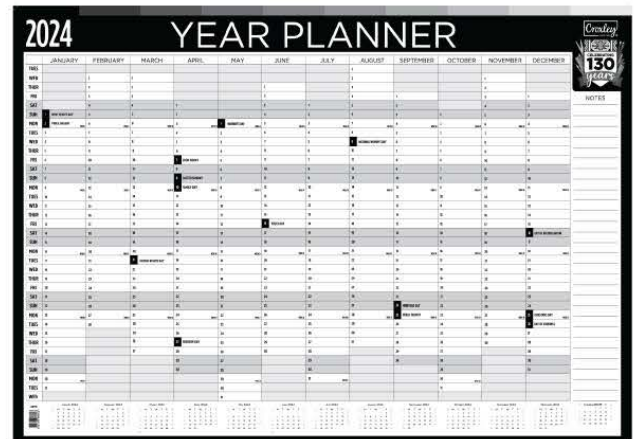

Starter Kit Includes:

- Index
- To-Do List
- Notes
- Telephone
- Finance Sheets

ORGANISER DIARY & CALENDAR REFILLS

- Starter Kit Refills • Available in: A5 WTV & PAD - A6 PAD - No.17 Desk Calendar Refill

Refill	Page-A-Day	Week-To-View
A5	D24-2200	D24-2210
A6	D24-1200	
No.17 Desk Refill	D24-2700	

A2 DESK CALENDAR PAD

- 12 Sheet Desk Pad • Plastic Corners • Individually Wrapped

Month-To-View	A2
Desk Pad	D24-DESK

WALL CALENDAR

- A1 Polypropylene Wall Calendar/Year Planner
- 14 Months to View • FREE Pen Included

A1	
Wall Calendar	D24-WALL

STAEDTLER 2024 YEAR PLANNER

CROXLEY 2024 YEAR PLANNER

JOURNALS

PASTEL

- Cream Paper • Elastic Closure • Pen Holder • 192 Pages